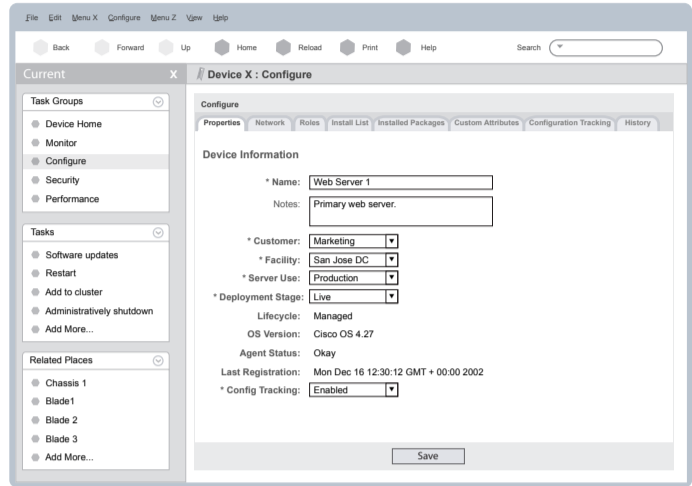

7. Application Home Page - this screen demonstrates a task panel and task customization dialog.