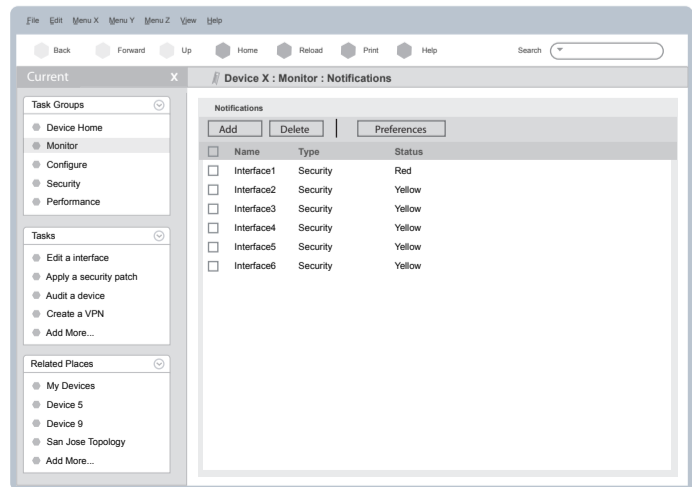

11. Advanced Filtering - this will be the means to create dynamic persistent group. Filtering functionality is accessed via the View menu.

12. Device X Notifications - xxxxxxxxxxxxxxxxxxxxxxxxxxxxxxxxxxxxxxxxxxx