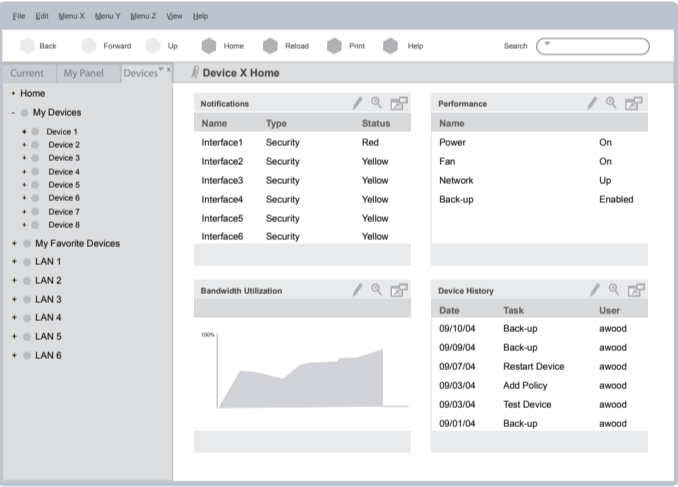

4. Device Home Page - this screen demonstrates a device tree in the left navigation area. All panels are available from the View menu.