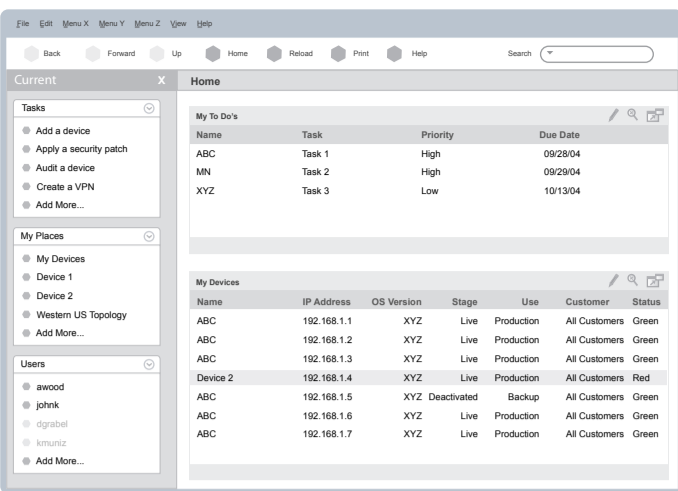

Concept II

7. Application Home Page - this screen demonstrates a task panel and task customization dialog.