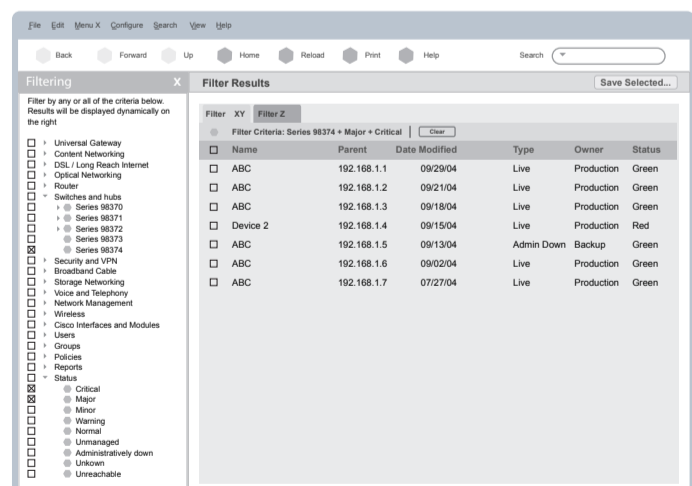

11. Advanced Filtering - this will be the means to create dynamic persistent group. Filtering functionality is accessed via the View menu.