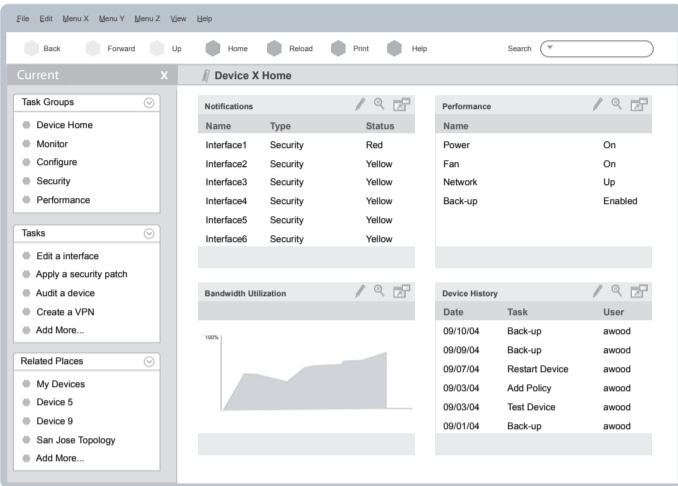

9. Device Configuration Screen - this screen demonstrates access recent search results from a search field pull-down menu.