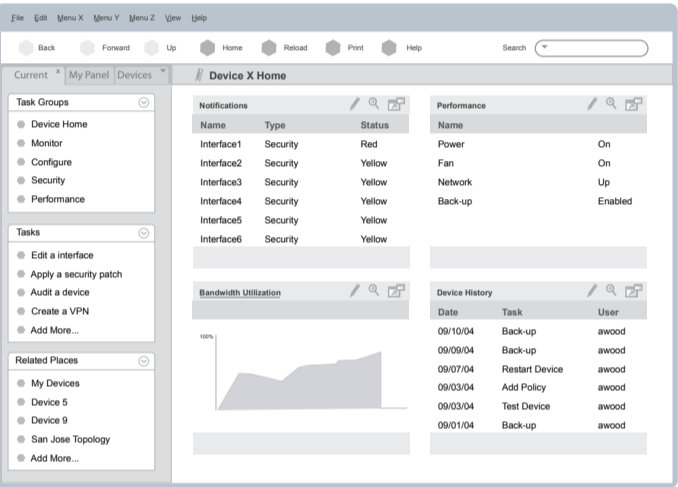

9. Device Configuration Screen - this screen demonstrates access recent search results from a search field pull-down menu.