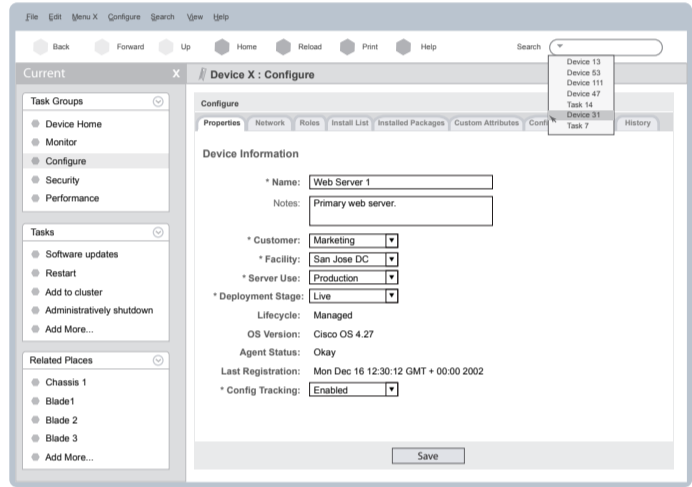

9. Device Configuration Screen - this screen demonstrates access recent search results from a search field pull-down menu.