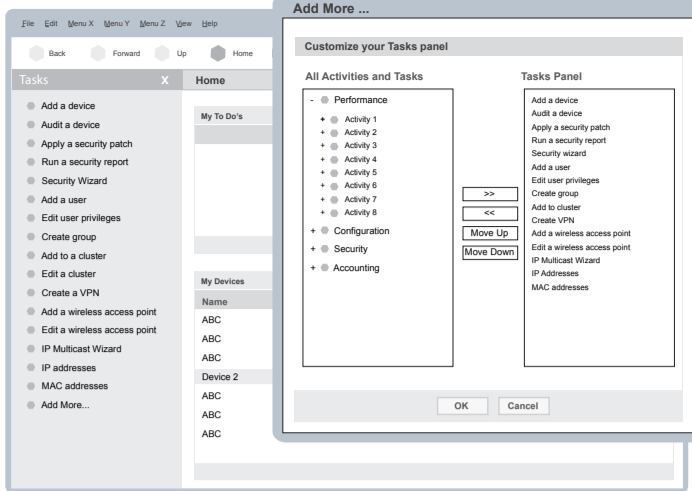

Concept II

7. Application Home Page - this screen demonstrates a task panel and task customization dialog.