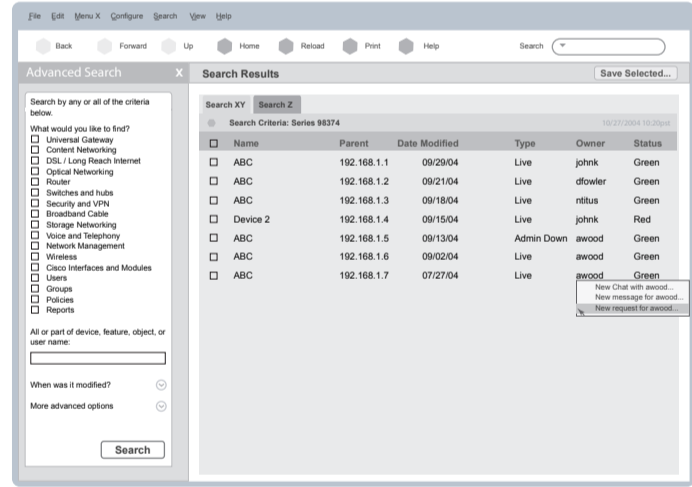

9. Device Configuration Screen - this screen demonstrates access recent search results from a search field pull-down menu.