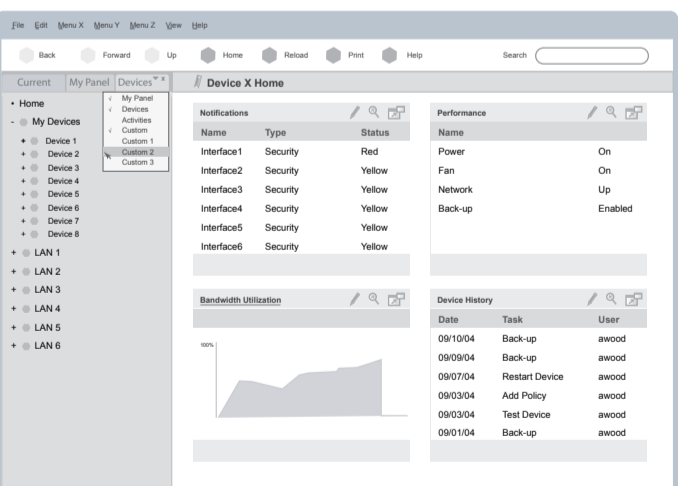

4. Device Home Page - this screen demonstrates a device tree in the left navigation area. All panels are available from the View menu.

5. Device Home Page - This screen demonstrates a scaling solution for managing left navigation tabs.