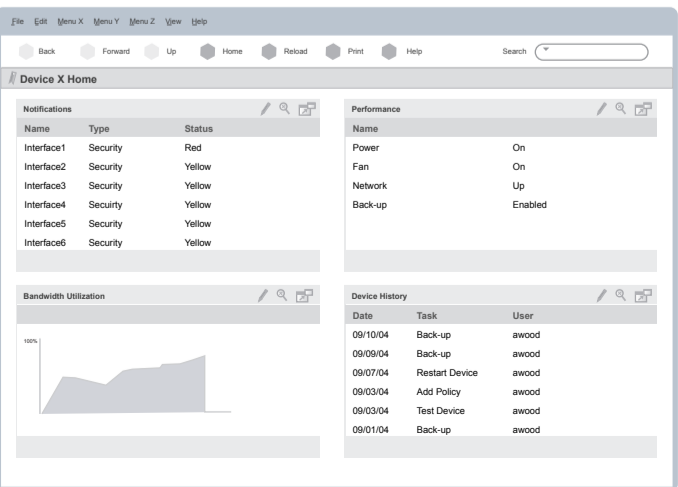

5. Device Home Page - This screen demonstrates a scaling solution for managing left navigation tabs.

6. Device Home Page with left navigation closed